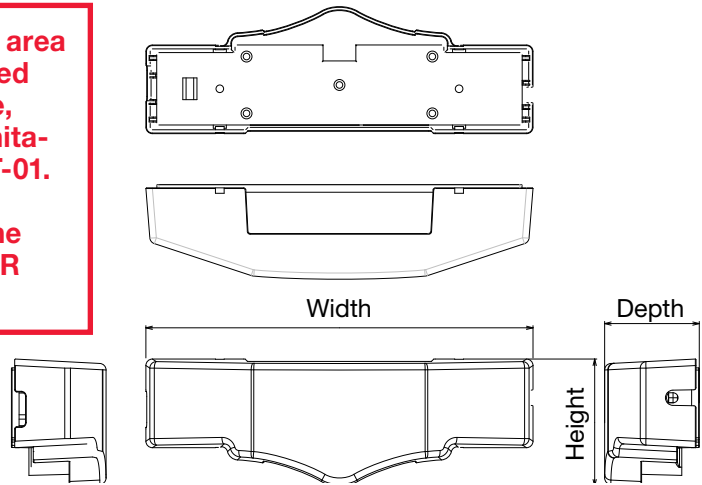

Touch-based interactivity for greater communication versatility.

If the drawing area is not contained within a frame, there is no limitation for the FT-01.

When using the FT-01, install IR FILTER.

Specifications	FT-01
Power supply/Rated current	DC 5V/200mA
Power consumption	1W
Temperature range	0 ~ 40°C (Operating)
Size	7.01" (W) x 2.28" (H) x 1.73" (D) Not including protruding parts
Weight	3.88 oz.