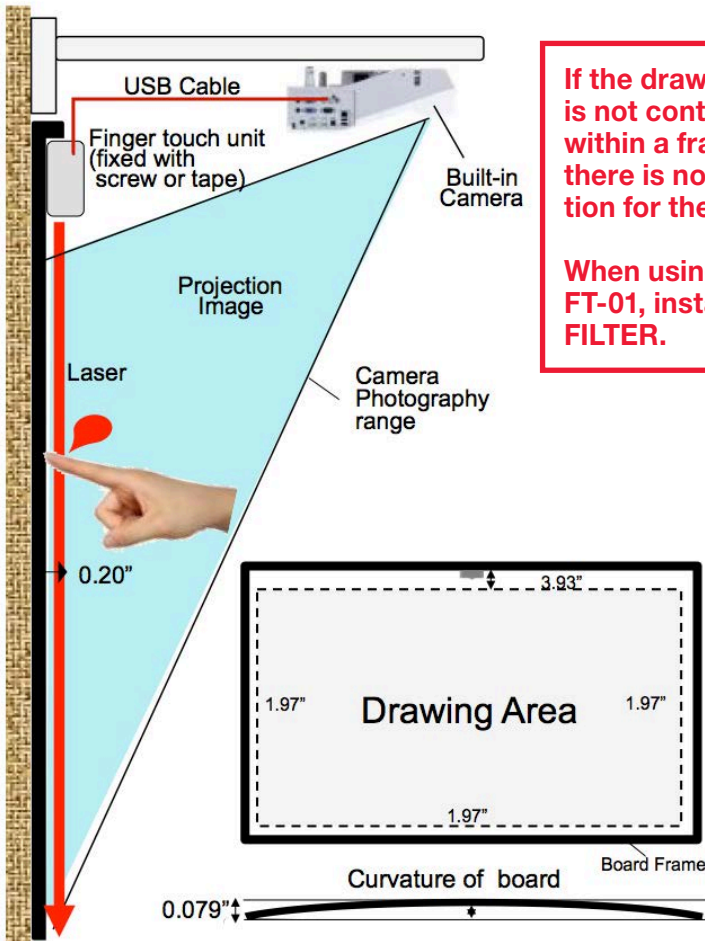

Touch-based interactivity for greater communication versatility.

If the drawing area is not contained within a frame, there is no limitation for the FT-01.

When using the FT-01, install IR FILTER.

Specifications	FT-01
Power supply/Rated current	DC 5V/200mA
Power consumption	1W
Temperature range	0 ~ 40°C (Operating)
Size	7.01" (W) x 2.28" (H) x 1.73" (D) Not including protruding parts
Weight	3.88 oz.