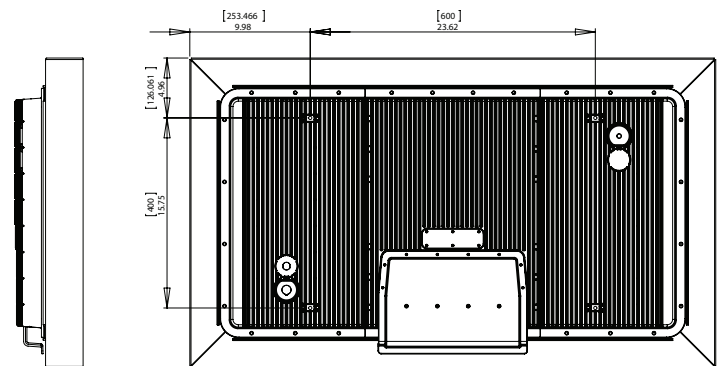

Peerless-AV
2300 White Oak Cir
Aurora, IL 60502
630.375.5100

Customer Care: 877-355-2445
peerless-av.com
ciiltech.com
info@peerless-av.com

ONLINE: peerless-av.com
ciiltech.com

E-MAIL: info@peerless-av.com

CALL: 630.375.5100

peerless-AV®