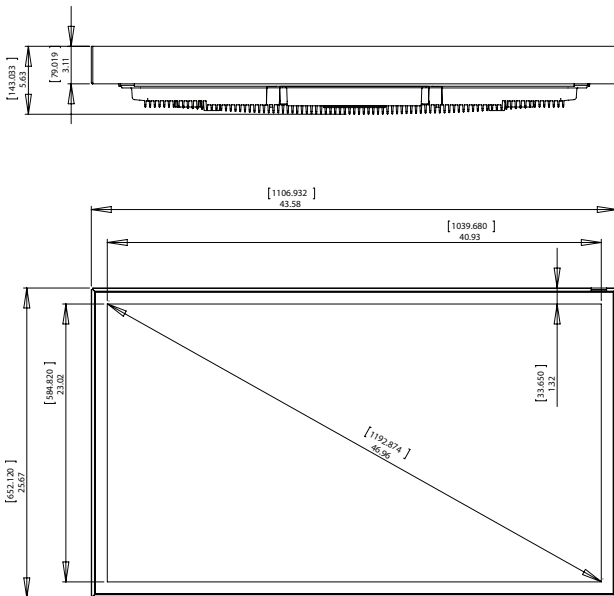

Side View

Front View

Back View

Top View

Product Name	47" Xtreme™ Outdoor Display
Part Number	CL-47PLC68-OB
LCD Display	
Screen Size	47" diagonal
Aspect Ratio	16:9
Resolution	1920 x 1080
Brightness	700cd/m ²
Backlight Adjustment	Automatic (Ambient Light Sensor)
Contrast Ratio	1000:1
Viewing Angle	178° Vertical/Horizontal
Response Time	9 ms (Gray to Gray)
TV Controller Features	
Analog TV	NTSC
Digital TV	ATSC
Picture Adjustment	Brightness/Contrast/Saturation/Tint/ Sharpness/Noise reduction
Picture Mode	Standard, Dynamic, Personal, Soft
Color Temperature Adjustment	Cool, Normal, Warm
Screen Adjustment	Normal/Wide/Zoom
Clock, Sleep Timer	Yes
MTS	Yes
V-chip	Yes
Closed Caption	Yes
Electronic Program Guide	Yes
Noise Reduction	Yes
3-D Comb Filter & De-Interlace	Yes
Mute	Yes
OSD Language	English, French, Spanish

Input/Output Connections	
TV Input (Standard)	Coax, 75 ohm (x1) QAM256 MPEG 2
TV Input (Optional)	Coax, 75 ohm (x1) QAM256 MPEG 4
VGA Input	15 pin D-SUB (x1)
HDMI Input	HDMI (x2), 480i, 480p, 720p, 1080i, 1080p
S-Video Input	Mini DIN (x1)
CVBS Input	RCA (x1)
YPbPr Input	RCA (x2), 480i, 480p, 720p, 1080i, 1080p
VGA Stereo Audio Input	3.5 mm (x1)
CVBS Stereo Audio Input	RCA (x1)
YPbPr Stereo Audio Input	RCA (x1)
Audio Stereo Output	8W + 8W, 8 Ohm (Optional Feature)
USB	Yes
RS232	DB-9 (Male)
Power	
AC Input	90 VAC to 240 VAC, 47 to 63 Hz
Power Consumption	Display – 93 W (Nominal) Low Temperature Heater – 500 W
Environmental	
Operating Temperature	-40°F to 140°F
Storage Temperature	-40°F to 140°F (Unit Left Plugged In)
IP Rating	IP68
Safety/EMC	FCC Class B
Mechanical	
Display Size	43.6 in x 25.7 in x 6.0 in (W x H x D)
Shipping Carton Size	47 in x 29 in x 8.5 in (W x H x D)
Net Weight	110lb
Shipping Weight	119lb
Color	Black, Silver
Glass	Anti-reflective & UV Protection
VESA® Pattern	600 mm x 400 mm