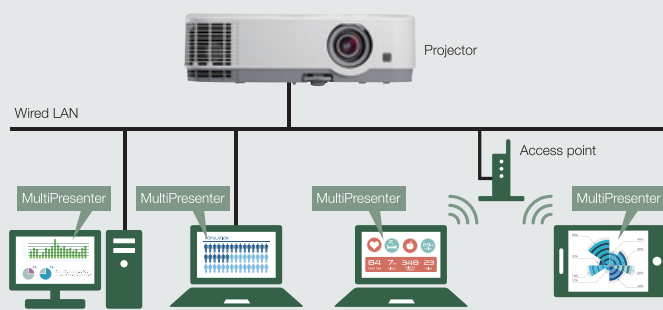

Zoom Lens Comparison

The broad zoom lens that is included with the 6500 Series provides installation flexibility. The 6500 Series lens allows for a greater range of placement options. This can be beneficial when there are obstructions in the ceiling or when attempting to utilize existing screens, mounts and cable runs. A broad zoom lens can reduce installation costs and ensure sharp images that fill the screen properly.

Advanced Functions

MultiPresenter

MultiPresenter is application software that lets you display your device's screen (PC, tablet, smart phone, etc.) on the receiver projectors via wired or wireless LAN. MultiPresenter is free and available on Windows, Mac, iOS, and Android. MultiPresenter can send images from your various devices, which enables you to display real-time images with the internal camera or web pages on the smart devices in combination with a file sharing application.

Desktop Version (Win/Mac)

Computer audio and video data (audio can be transmitted only when using Windows) can be transmitted via a wireless or wired LAN.

- **Easy Connection**
Input a 4-digit number (PIN code) for a network connection via wireless LAN.
- **Multiple devices (maximum of 16 screens) can display at the same time and simultaneously display onto multiple receiving projectors.**
- **Projector control**

Connection Example

Mobile Version (Android/iOS)

You can transmit files, photos, camera images, files of web pages, and other information stored on Android or iOS devices via a wireless LAN.

- **Easy Connection**
Input a 4-digit number (PIN code) for a network connection via wireless LAN.
- **Multiple devices (maximum of 16 screens) can display at the same time and simultaneously display onto multiple receiving projectors.**
- **Projector control**