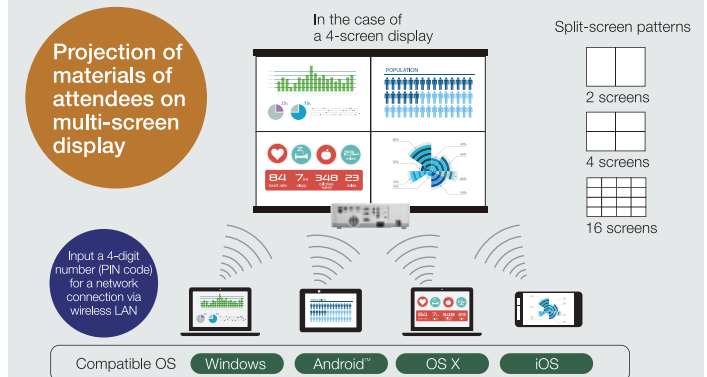

Wireless connection image using wireless LAN module