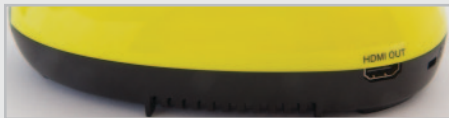

Camera 336B

The Camera 336B from Dukane brings a whole new perspective to the classroom. This digital gooseneck camera shows documents and 3D objects in amazing clarity. By connecting the Camera 336B to a projector or other large display device you no longer have students crowded around a table trying to get a glimpse of the material being presented. High definition output via HDMI means superior image quality and optical zoom means outstanding detail. Capture still images and videos with audio to the internal memory or the included SD card which can be easily removed for sharing. The flexible design and small footprint make the Camera 336B an excellent choice for any classroom.

Input/output ports

Controls on base

Features

- High Resolution XGA, SXGA, WXGA, and 1080p
- HDMI Digital Output
- 2x Pixel Zoom, 10x Digital Zoom
- Built in Microphone
- Image Capture, Video/Audio Recording and Playback
- LED Illumination
- Internal Memory and SD Card Support
- USB Connection Capability
- Compatible with All Interactive Whiteboards
- New B-Works2™ Software Included
- 5 Year Warranty